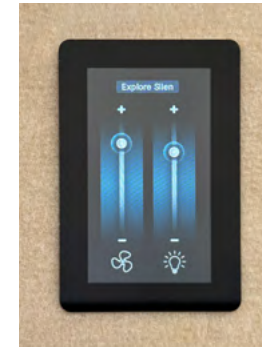

INTEGRATED TABLE

- Table top dimensions: 500 x 716 mm
- Height: 730 mm
- Table top: white (antibacterial) laminated MDF, black leg
- Metal base hidden under the carpet

GAIA TABLE

- Table top finish: White or black Fenix NTM laminate with beveled plywood edge
- Powder coated table leg (black)
- Height: 69 cm
- Weight: 15 kg

ADDITIONAL POWER OUTLET PLUTO UNDER THE TABLE

- Additional power outlet under the table
- 2 x 230V +1 x USB-A +1 x USB-C
- Cables routed through the leg

ADDITIONAL POWER OUTLET DESK2 ON THE TABLE

- Additional power outlet on the table
- 2 x 230V +1 x USB-A +1 x USB-C
- Cables routed through the leg

ADDITIONAL POWER OUTLET SLIM ON THE TABLE (US)

- 3 x 120V + 2 x USB-A

AIR FLOW AND LIGHTING DIMMER

LAN/RJ45/HDMI CONNECTIONS

- Other power and data options available upon request (LAN, RJ45, HDMI, USB C)

Airflow and lighting dimmer