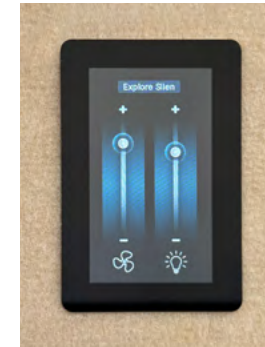

EXTENSION MODULE

- An extension module to create Quattro
- Without glasses and covering trims

Airflow and lighting dimmer

Gaia table

Chatbox Duo with height adjustable table

Chatbox Quattro

Boost your productivity in an office that is a bit too open.