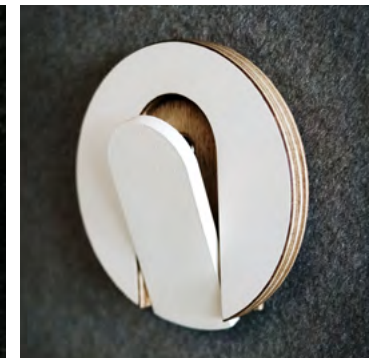

Integrated coat/bag hook