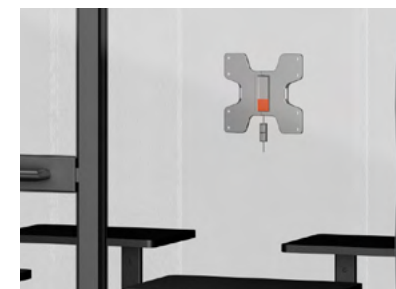

Screen bracket on back glass